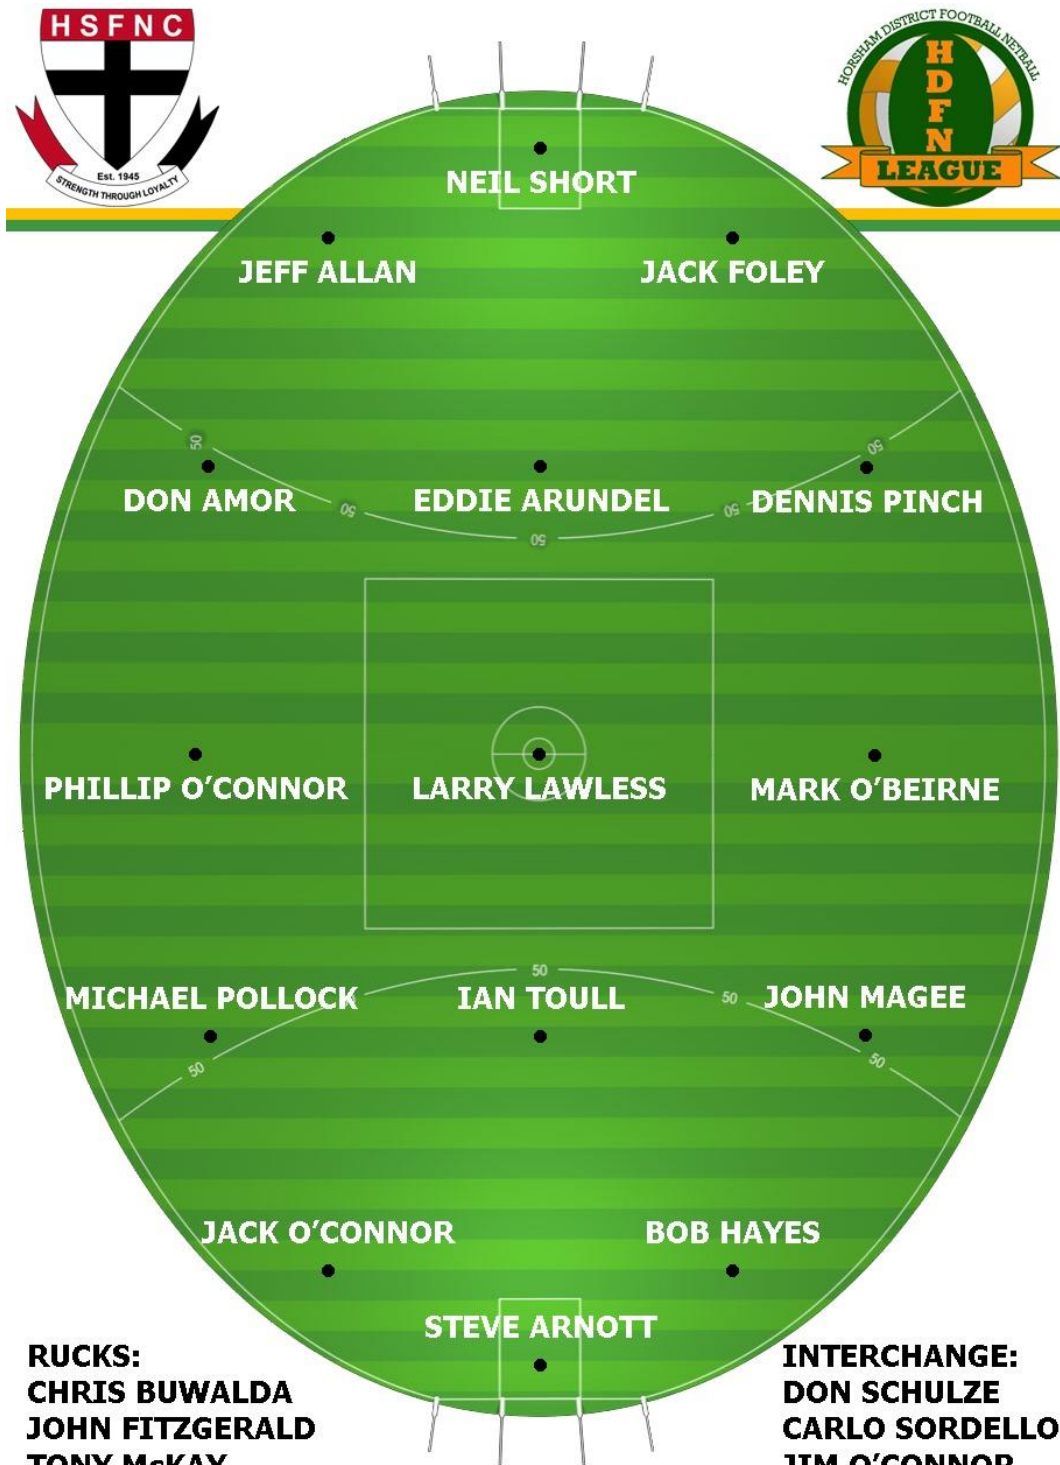

**Best of Team HDFL 1945 to 1992**

**CAPTAIN/COACH: JOHN MAGEE**

**INTERCHANGE:**  
DON SCHULZE  
CARLO SORDELLO  
JIM O'CONNOR  
DARYL MARTIN  
LEO McKINNON  
JOHN MARTIN  
LES NEWTON  
LES WOODHEAD